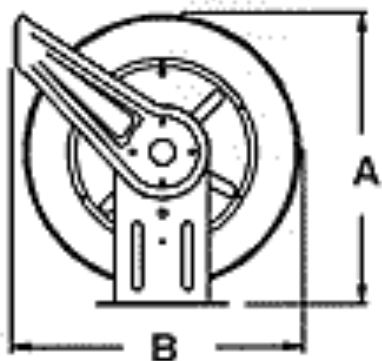

	DIMENSIONS			
	7000 O		7000 E	
	in / mm		in / mm	
A	20 ¹ / ₄	521	20 ³ / ₄	527
B	19	483	20 ³ / ₄	527
C	7 ⁷ / ₈	200	7 ⁷ / ₈	200
D	3 ⁷ / ₈	98	3 ⁷ / ₈	98
E	7	178	8	204

Four 1/2" (12.7mm) diameter mounting holes.

 A small, dark, rectangular area, likely a redacted image or logo, located in the top-left corner of the table.	<p>Conseils GEDO pour les enrouleurs</p> <hr data-bbox="443 414 721 418"/>
--	---

aspirateur-pro.com